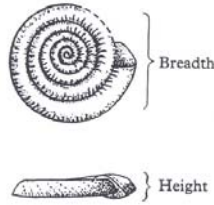

Common name: Ramshorn snail
Phylum: Mollusca
Class: Gastropoda
Order: Pulmonata
Family: Planorbidae