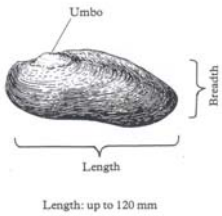

Common name: Pearl mussel
Phylum: Mollusca
Class: Bivalvia
Order: Unionoida
Family: Margaritiferidae
Species: *Margaritifer margaritifer*